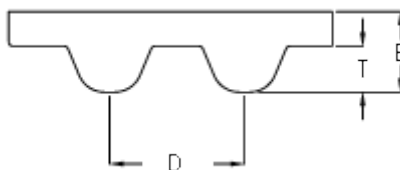

# Data Sheet

Article number: 602932750218

Description: Gates timing belt POWERGRIP®  
GTX 1000 8MX 65

## Measures

---

D (Pitch)	= 8
Height B mm	= 5.6
Height T mm	= 3.4
Length	= 1000
Number of teeth	= 125
Type	= 1000 8MX 65
Width	= 65